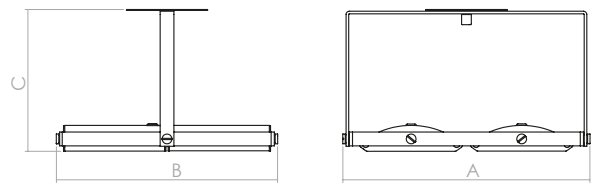

Spot Giros IV LED

	A	B	C
Spot Giros IV LED	304	272	174

LED Indular

POTENCIA W	FLUJO lm	TEMP. COLOR K	CRI**	VIDA ÚTIL	lm/W
24	3540	3000/5000	80%	50000hs	143
32	4720	3000/5000	80%	50000hs	143