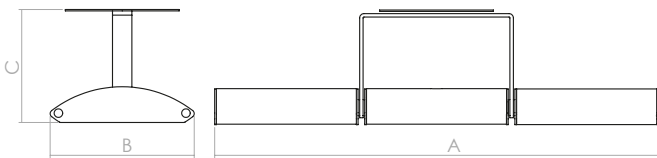

Spot Giros III LED

	A	B	C
Spot Giros III LED	388	126	86